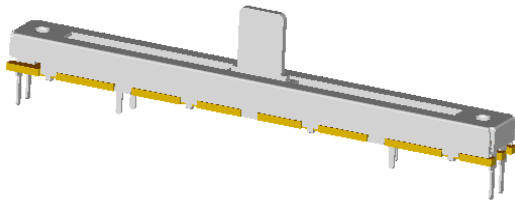

Model(型號): S60HNHA1

Features:

Excellent operational feeling for heat controllers Smooth and wet slide feeling for electronic musical instruments Low noise.

特點:

具有良好的滑動手感，滑動雜音低，適於調聲音。

Dimensions(規格圖):

Specifications(規格)