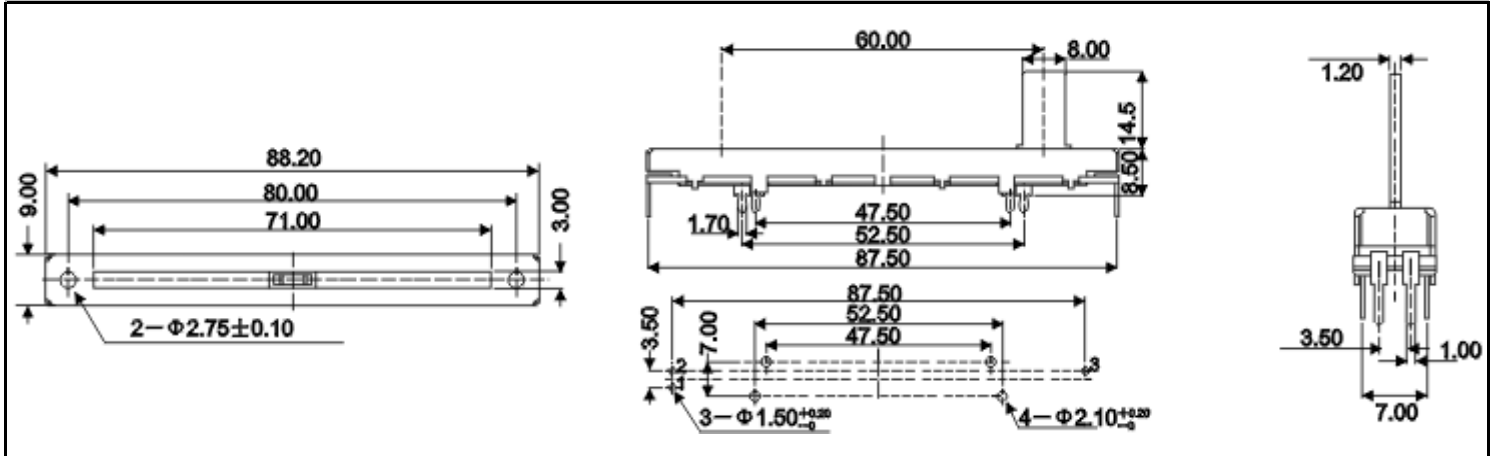

Dimensions(規格圖):

Specifications(規格)

Electrical Characteristics [電氣性能]

Total resistance [全阻抗值]	100 Ω - 1M Ω
Total resistance tolerance [全阻抗值容許差]	±20%
Ratings power(w) [額定功率]	0.20W
Resistance taper [阻抗變化特性]	A B C D
Residual resistance[残留阻值]	20Ω
Sliding noise[滑動雜音]	100mV
Insulation resistance[絕緣阻抗]	100MΩ at DC 250V
Withstanding voltage[耐電壓]	1 minute at AC 300V
Max. operation voltage [最高使用電壓]	200V

Mechanical Characteristics [機械性能]

Peration torque [滑動力矩]	30~250gf.cm
Click slip out torque[掣子脫出力矩]	40~350gf.cm
Rotation stopper strength [止動強度]	5Kgf.cm

Endurance Characteristics [耐久性能]

Rotational life [回轉壽命]	10000 cycles